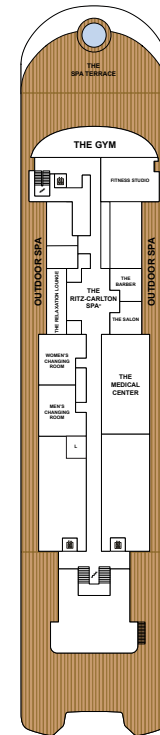

THE RITZ-CARLTON YACHT COLLECTION

DECK 3
THE MARINA TERRACE
THE MARINA

DECK 4
THE MEETING ROOMS
THE LIVING ROOM
THE BOUTIQUE
THE EVRIMA ROOM
DINING PRIVÉE
WINE VAULT
WINE TASTING AREA
505 – 519 LOWER LEVEL

DECK 5
THE POOL HOUSE
THE POOL
SUITES 501 – 545

DECK 6
THE BAR
S.E.A.
TALAAT NAM
SUITES 601 – 645

DECK 7
SUITES 701 – 737

DECK 8
MISTRAL
RITZ KIDS®
SUITES 801 – 824

DECK 9
THE GYM
FITNESS STUDIO
THE RITZ-CARLTON SPA®
THE SPA TERRACE
THE BARBER /
THE SALON
LAUNDERETTE
THE MEDICAL CENTER

DECK 10
THE OBSERVATION
LOUNGE
THE OBSERVATION
TERRACE
THE HUMIDOR

SUITE CATEGORY

- THE OWNER'S SUITES _____
- THE VIEW SUITES _____
- THE LOFT SUITES _____
- THE GRAND SUITES _____
- THE SIGNATURE MID SUITES _____
- THE SIGNATURE SUITES _____
- THE TERRACE MID SUITES _____
- THE TERRACE SUITES _____
- ACCESSIBLE SUITES _____
- CONNECTING SUITES _____
- CONVERTIBLE SUITES* _____

THE VIEW SUITES

SUITE UP TO 574 SQ FT / 53 SQ M
TERRACE 108 – 129 SQ FT / 10 – 12 SQ M
NUMBER OF SUITES 4

- Dramatic floor to ceiling glass throughout
- Private terrace
- Luxurious and modern living and dining area
- Convertible sleep sofa
- Luxury custom king bed sleep system
- Double vanity bathroom with modern soaking tub and separate shower
- Digital flat screen television
- In-suite safe
- Vanity mirror and hair dryer
- Hypoallergenic pillows, upon request
- 230v and 120v outlets, as well as USB charging capabilities