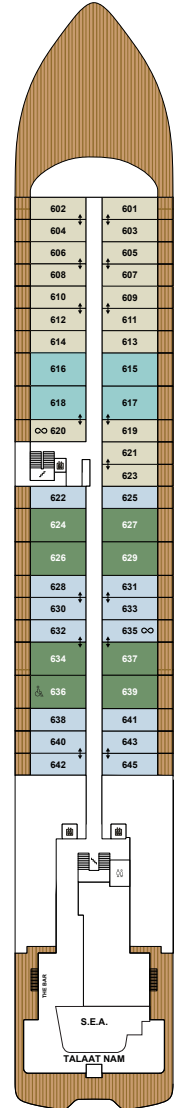

THE RITZ-CARLTON YACHT COLLECTION

DECK 3
THE MARINA TERRACE
THE MARINA

DECK 4
THE MEETING ROOMS
THE LIVING ROOM
THE BOUTIQUE
THE EVRIMA ROOM
DINING PRIVÉE
WINE VAULT
WINE TASTING AREA
505 – 519 LOWER LEVEL

DECK 5
THE POOL HOUSE
THE POOL
SUITES 501 – 545

DECK 6
THE BAR
S.E.A.
TALAAT NAM
SUITES 601 – 645

DECK 7
SUITES 701 – 737

DECK 8
MISTRAL
RITZ KIDS®
SUITES 801 – 824

DECK 9
THE GYM
FITNESS STUDIO
THE RITZ-CARLTON SPA®
THE SPA TERRACE
THE BARBER /
THE SALON
LAUNDERETTE
THE MEDICAL CENTER

DECK 10
THE OBSERVATION
LOUNGE
THE OBSERVATION
TERRACE
THE HUMIDOR

SUITE CATEGORY

- THE OWNER'S SUITES _____
- THE VIEW SUITES _____
- THE LOFT SUITES _____
- THE GRAND SUITES _____
- THE SIGNATURE MID SUITES _____
- THE SIGNATURE SUITES _____
- THE TERRACE MID SUITES _____
- THE TERRACE SUITES _____
- ACCESSIBLE SUITES _____
- CONNECTING SUITES _____
- CONVERTIBLE SUITES* _____

YACHT SPECIFICATIONS

- GUEST CAPACITY _____ 298
- OFFICER AND CREW _____ 246
- TOTAL SUITES _____ 149
- TONNAGE _____ 26,500
- LENGTH _____ 624 FEET / 190 METERS
- WIDTH _____ 78 FEET / 23.8 METERS
- GUEST DECKS _____ 8
- BUILT _____ 2019
- YACHT'S REGISTRY _____ MALTA