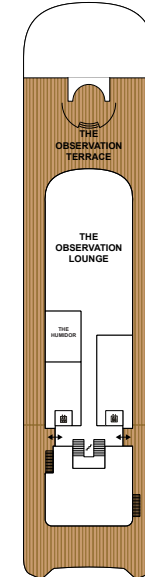

THE RITZ-CARLTON YACHT COLLECTION

DECK 3
THE MARINA TERRACE
THE MARINA

DECK 4
THE MEETING ROOMS
THE LIVING ROOM
THE BOUTIQUE
THE EVRIMA ROOM
DINING PRIVÉE
WINE VAULT
WINE TASTING AREA
505 – 519 LOWER LEVEL

DECK 5
THE POOL HOUSE
THE POOL
SUITES 501 – 545

DECK 6
THE BAR
S.E.A.
TALAAT NAM
SUITES 601 – 645

DECK 7
SUITES 701 – 737

DECK 8
MISTRAL
RITZ KIDS®
SUITES 801 – 824

DECK 9
THE GYM
FITNESS STUDIO
THE RITZ-CARLTON SPA®
THE SPA TERRACE
THE BARBER /
THE SALON
LAUNDERETTE
THE MEDICAL CENTER

DECK 10
THE OBSERVATION
LOUNGE
THE OBSERVATION
TERRACE
THE HUMIDOR

SUITE CATEGORY

- THE OWNER'S SUITES _____
- THE VIEW SUITES _____
- THE LOFT SUITES _____
- THE GRAND SUITES _____
- THE SIGNATURE MID SUITES _____
- THE SIGNATURE SUITES _____
- THE TERRACE MID SUITES _____
- THE TERRACE SUITES _____
- ACCESSIBLE SUITES _____
- CONNECTING SUITES _____
- CONVERTIBLE SUITES* _____

YACHT SPECIFICATIONS

- GUEST CAPACITY _____ 298
- OFFICER AND CREW _____ 246
- TOTAL SUITES _____ 149
- TONNAGE _____ 26,500
- LENGTH _____ 624 FEET / 190 METERS
- WIDTH _____ 78 FEET / 23.8 METERS
- GUEST DECKS _____ 8
- BUILT _____ 2019
- YACHT'S REGISTRY _____ MALTA