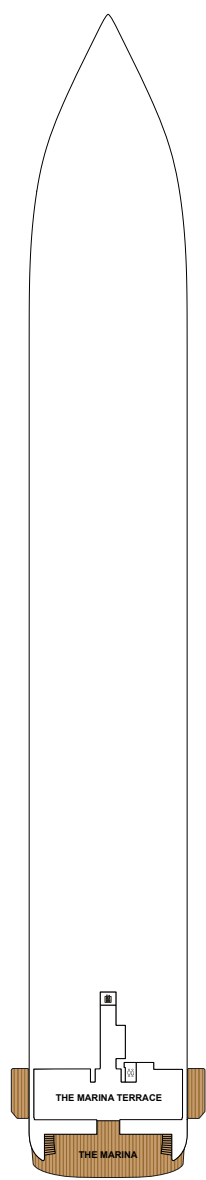

THE RITZ-CARLTON YACHT COLLECTION

DECK 3
THE MARINA TERRACE
THE MARINA

DECK 4
THE MEETING ROOMS
THE LIVING ROOM
THE BOUTIQUE
THE EVRIMA ROOM
DINING PRIVÉE
WINE VAULT
WINE TASTING AREA
505 – 519 LOWER LEVEL

DECK 5
THE POOL HOUSE
THE POOL
SUITES 501 – 545

DECK 6
THE BAR
S.E.A.
TALAAT NAM
SUITES 601 – 645

DECK 7
SUITES 701 – 737

DECK 8
MISTRAL
RITZ KIDS®
SUITES 801 – 824

DECK 9
THE GYM
FITNESS STUDIO
THE RITZ-CARLTON SPA®
THE SPA TERRACE
THE BARBER /
THE SALON
LAUNDERETTE
THE MEDICAL CENTER

DECK 10
THE OBSERVATION
LOUNGE
THE OBSERVATION
TERRACE
THE HUMIDOR

SUITE CATEGORY

- THE OWNER'S SUITES _____
- THE VIEW SUITES _____
- THE LOFT SUITES _____
- THE GRAND SUITES _____
- THE SIGNATURE MID SUITES _____
- THE SIGNATURE SUITES _____
- THE TERRACE MID SUITES _____
- THE TERRACE SUITES _____
- ACCESSIBLE SUITES _____
- CONNECTING SUITES _____
- CONVERTIBLE SUITES* _____

YACHT SPECIFICATIONS

- GUEST CAPACITY _____ 298
- OFFICER AND CREW _____ 246
- TOTAL SUITES _____ 149
- TONNAGE _____ 26,500
- LENGTH _____ 624 FEET / 190 METERS
- WIDTH _____ 78 FEET / 23.8 METERS
- GUEST DECKS _____ 8
- BUILT _____ 2019
- YACHT'S REGISTRY _____ MALTA