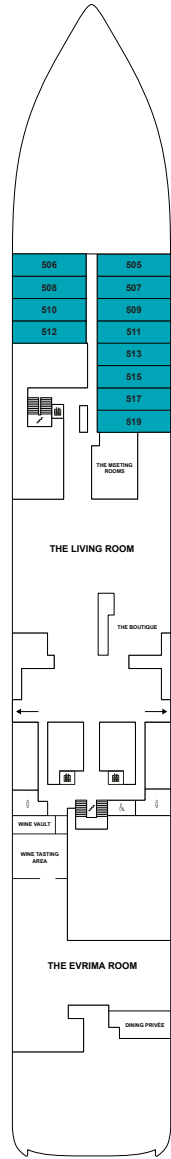

THE RITZ-CARLTON YACHT COLLECTION

DECK 3
THE MARINA TERRACE
THE MARINA

DECK 4
THE MEETING ROOMS
THE LIVING ROOM
THE BOUTIQUE
THE EVRIMA ROOM
DINING PRIVÉE
WINE VAULT
WINE TASTING AREA
505 – 519 LOWER LEVEL

DECK 5
THE POOL HOUSE
THE POOL
SUITES 501 – 545

DECK 6
THE BAR
S.E.A.
TALAAT NAM
SUITES 601 – 645

DECK 7
SUITES 701 – 737

DECK 8
MISTRAL
RITZ KIDS®
SUITES 801 – 824

DECK 9
THE GYM
FITNESS STUDIO
THE RITZ-CARLTON SPA®
THE SPA TERRACE
THE BARBER /
THE SALON
LAUNDERETTE
THE MEDICAL CENTER

DECK 10
THE OBSERVATION
LOUNGE
THE OBSERVATION
TERRACE
THE HUMIDOR

SUITE CATEGORY

- THE OWNER'S SUITES _____
- THE VIEW SUITES _____
- THE LOFT SUITES _____
- THE GRAND SUITES _____
- THE SIGNATURE MID SUITES _____
- THE SIGNATURE SUITES _____
- THE TERRACE MID SUITES _____
- THE TERRACE SUITES _____
- ACCESSIBLE SUITES _____
- CONNECTING SUITES _____
- CONVERTIBLE SUITES* _____

YACHT SPECIFICATIONS

- GUEST CAPACITY _____ 298
- OFFICER AND CREW _____ 246
- TOTAL SUITES _____ 149
- TONNAGE _____ 26,500
- LENGTH _____ 624 FEET / 190 METERS
- WIDTH _____ 78 FEET / 23.8 METERS
- GUEST DECKS _____ 8
- BUILT _____ 2019
- YACHT'S REGISTRY _____ MALTA