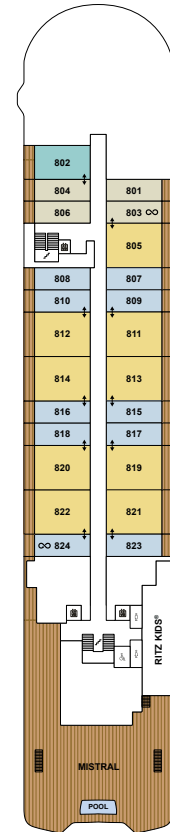

THE RITZ-CARLTON YACHT COLLECTION

DECK 3
THE MARINA TERRACE
THE MARINA

DECK 4
THE MEETING ROOMS
THE LIVING ROOM
THE BOUTIQUE
THE EVRIMA ROOM
DINING PRIVÉE
WINE VAULT
WINE TASTING AREA
505 – 519 LOWER LEVEL

DECK 5
THE POOL HOUSE
THE POOL
SUITES 501 – 545

DECK 6
THE BAR
S.E.A.
TALAAT NAM
SUITES 601 – 645

DECK 7
SUITES 701 – 737

DECK 8
MISTRAL
RITZ KIDS®
SUITES 801 – 824

DECK 9
THE GYM
FITNESS STUDIO
THE RITZ-CARLTON SPA®
THE SPA TERRACE
THE BARBER /
THE SALON
LAUNDERETTE
THE MEDICAL CENTER

DECK 10
THE OBSERVATION
LOUNGE
THE OBSERVATION
TERRACE
THE HUMIDOR

SUITE CATEGORY

- THE OWNER'S SUITES _____
- THE VIEW SUITES _____
- THE LOFT SUITES _____
- THE GRAND SUITES _____
- THE SIGNATURE MID SUITES _____
- THE SIGNATURE SUITES _____
- THE TERRACE MID SUITES _____
- THE TERRACE SUITES _____
- ACCESSIBLE SUITES _____
- CONNECTING SUITES _____
- CONVERTIBLE SUITES* _____

YACHT SPECIFICATIONS

- GUEST CAPACITY _____ 298
- OFFICER AND CREW _____ 246
- TOTAL SUITES _____ 149
- TONNAGE _____ 26,500
- LENGTH _____ 624 FEET / 190 METERS
- WIDTH _____ 78 FEET / 23.8 METERS
- GUEST DECKS _____ 8
- BUILT _____ 2019
- YACHT'S REGISTRY _____ MALTA