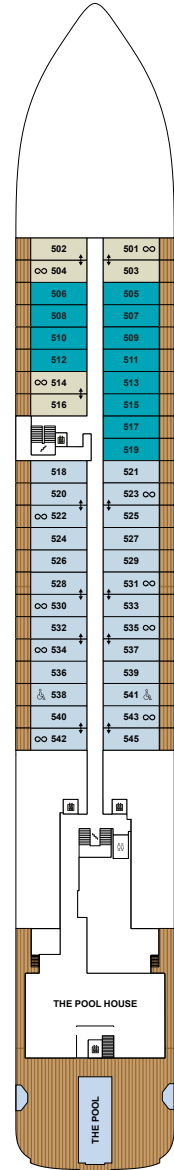

THE RITZ-CARLTON YACHT COLLECTION

DECK 3
THE MARINA TERRACE
THE MARINA

DECK 4
THE MEETING ROOMS
THE LIVING ROOM
THE BOUTIQUE
THE EVRIMA ROOM
DINING PRIVÉE
WINE VAULT
WINE TASTING AREA
505 – 519 LOWER LEVEL

DECK 5
THE POOL HOUSE
THE POOL
SUITES 501 – 545

DECK 6
THE BAR
S.E.A.
TALAAT NAM
SUITES 601 – 645

DECK 7
SUITES 701 – 737

DECK 8
MISTRAL
RITZ KIDS®
SUITES 801 – 824

DECK 9
THE GYM
FITNESS STUDIO
THE RITZ-CARLTON SPA®
THE SPA TERRACE
THE BARBER /
THE SALON
LAUNDERETTE
THE MEDICAL CENTER

DECK 10
THE OBSERVATION
LOUNGE
THE OBSERVATION
TERRACE
THE HUMIDOR

SUITE CATEGORY

- THE OWNER'S SUITES _____
- THE VIEW SUITES _____
- THE LOFT SUITES _____
- THE GRAND SUITES _____
- THE SIGNATURE MID SUITES _____
- THE SIGNATURE SUITES _____
- THE TERRACE MID SUITES _____
- THE TERRACE SUITES _____
- ACCESSIBLE SUITES _____
- CONNECTING SUITES _____
- CONVERTIBLE SUITES* _____

YACHT SPECIFICATIONS

- GUEST CAPACITY _____ 298
- OFFICER AND CREW _____ 246
- TOTAL SUITES _____ 149
- TONNAGE _____ 26,500
- LENGTH _____ 624 FEET / 190 METERS
- WIDTH _____ 78 FEET / 23.8 METERS
- GUEST DECKS _____ 8
- BUILT _____ 2019
- YACHT'S REGISTRY _____ MALTA