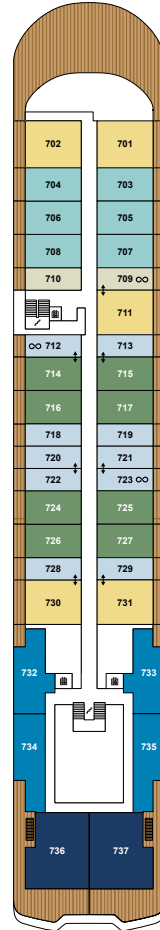

THE RITZ-CARLTON YACHT COLLECTION

DECK 3
THE MARINA TERRACE
THE MARINA

DECK 4
THE MEETING ROOMS
THE LIVING ROOM
THE BOUTIQUE
THE EVRIMA ROOM
DINING PRIVÉE
WINE VAULT
WINE TASTING AREA
505 – 519 LOWER LEVEL

DECK 5
THE POOL HOUSE
THE POOL
SUITES 501 – 545

DECK 6
THE BAR
S.E.A.
TALAAT NAM
SUITES 601 – 645

DECK 7
SUITES 701 – 737

DECK 8
MISTRAL
RITZ KIDS®
SUITES 801 – 824

DECK 9
THE GYM
FITNESS STUDIO
THE RITZ-CARLTON SPA®
THE SPA TERRACE
THE BARBER /
THE SALON
LAUNDERETTE
THE MEDICAL CENTER

YACHT SPECIFICATIONS

- GUEST CAPACITY _____ 298
- OFFICER AND CREW _____ 246
- TOTAL SUITES _____ 149
- TONNAGE _____ 26,500
- LENGTH _____ 624 FEET / 190 METERS
- WIDTH _____ 78 FEET / 23.8 METERS
- GUEST DECKS _____ 8
- BUILT _____ 2019
- YACHT'S REGISTRY _____ MALTA

THE VIEW SUITES

SUITE UP TO 574 SQ FT / 53 SQ M
TERRACE 108 – 129 SQ FT / 10 – 12 SQ M
NUMBER OF SUITES 4

- Dramatic floor to ceiling glass throughout
- Private terrace
- Luxurious and modern living and dining area
- Convertible sleep sofa
- Luxury custom king bed sleep system
- Double vanity bathroom with modern soaking tub and separate shower
- Digital flat screen television
- In-suite safe
- Vanity mirror and hair dryer
- Hypoallergenic pillows, upon request
- 230v and 120v outlets, as well as USB charging capabilities